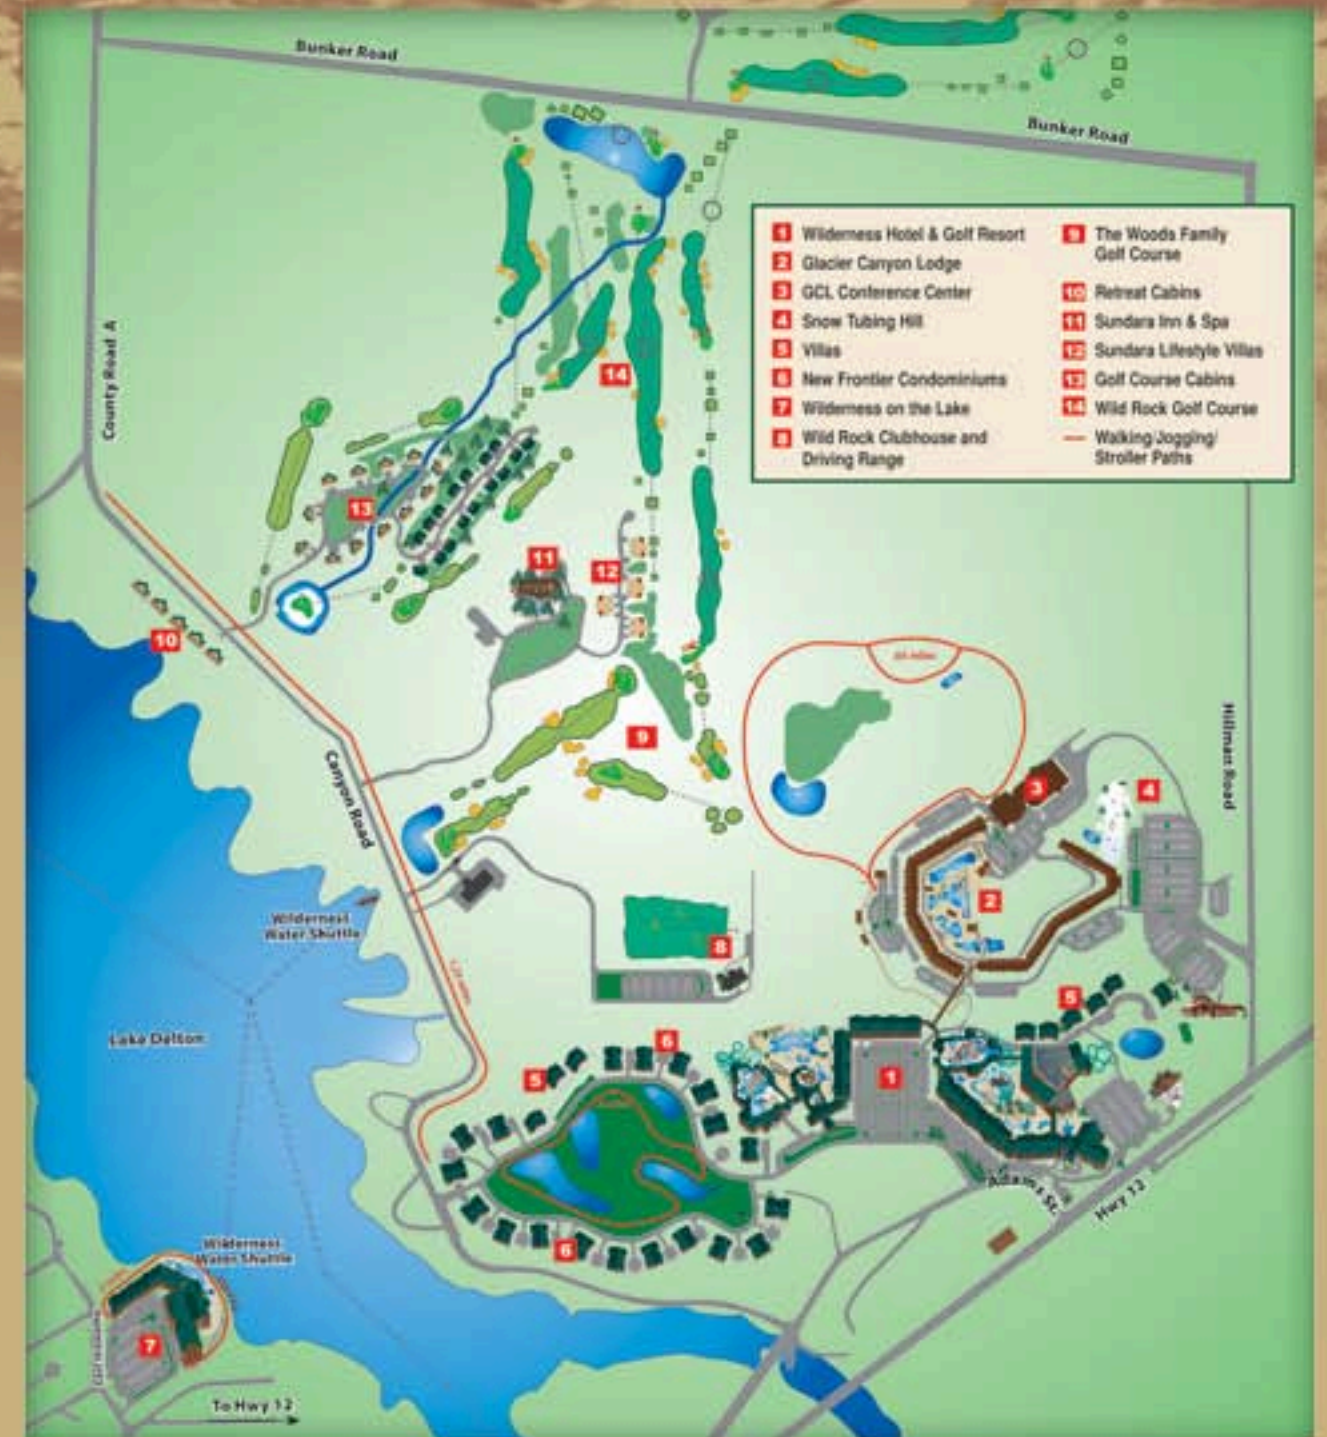

# WILDERNESS TERRITORY

Glacier Canyon Lodge

45 Hillman Road, P.O. Box 830 Wisconsin Dells, WI 53965

1-800-867-9453 • [GLACIERCANYONLODGE.COM](http://GLACIERCANYONLODGE.COM)